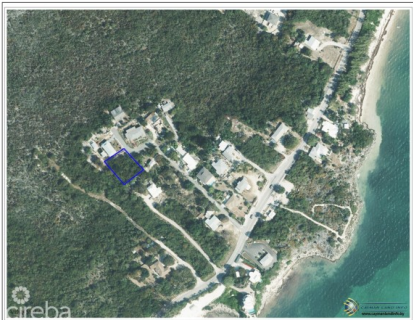

LARGE HOUSE LOT IN EE

East End, Cayman Islands

MLS# 417229

CI\$135,000

Debi Bergstrom

dbergstrom@edgewater.ky

Nestled in the peaceful community of East End, this expansive house lot offers a unique opportunity to create your dream home in a tranquil and idyllic setting. Encompassing ample space, the property provides a canvas for designing a large and luxurious home surrounded by nature's beauty. Additionally, the location offers convenient access to local restaurants, schools, Health City hospital, and other recreational facilities, making it an ideal setting for families or those seeking a peaceful retreat without sacrificing accessibility.

Essential Information

Type	Status	MLS	Listing Type
Land (For Sale)	Reduced	417229	Low Density Residential

Key Details

Width	Depth	Bed	Bath	Block & Parcel
107.00	133.00	0	0	75A,199
Acreage				
0.29				
Den	Sq.Ft.			
No	0.00			

Additional Features

Views	Zoning
Garden View	Low Density residential