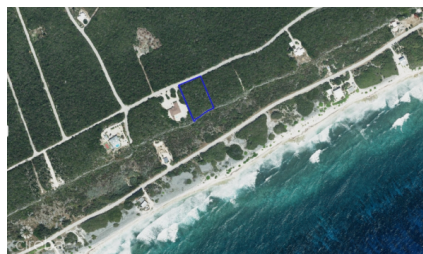

CAYMAN BRAC BLUFF 1.26 ACRES, 50-FT ELEVATION

Cayman Brac Centre, Cayman Islands

MLS# 420863

CI\$249,000

Debi Bergstrom

dbergstrom@edgewater.ky

Nestled on the stunning Cayman Brac, this exceptional 1.26-acre parcel of land offers a rare opportunity to own a prime piece of paradise. Perched at an impressive 50-foot elevation on the Bluff, the property boasts sweeping, panoramic views of the crystal-clear Caribbean Sea. The elevated position ensures a sense of privacy and serenity, while offering unrivaled vistas that stretch across the horizon. Perfect for building your dream home or an idyllic retreat, this unique lot blends natural beauty with the tranquility of the island lifestyle. Don't miss the chance to make this breathtaking location your own; reach out today to learn more about this incredible opportunity. Some Key Features: - 1.26 Acres - 50 foot elevation - Electric Supply - uninterrupted views - paved road serenity.

Width 191.00	Depth 301.00	Bed 0	Bath 0	Block & Parcel 102A,309
------------------------	------------------------	-----------------	------------------	-----------------------------------

Acreage
1.26

Den No	Sq.Ft. 0.00
------------------	-----------------------

Additional Features

Views Ocean View	Zoning Low Density residential
----------------------------	--