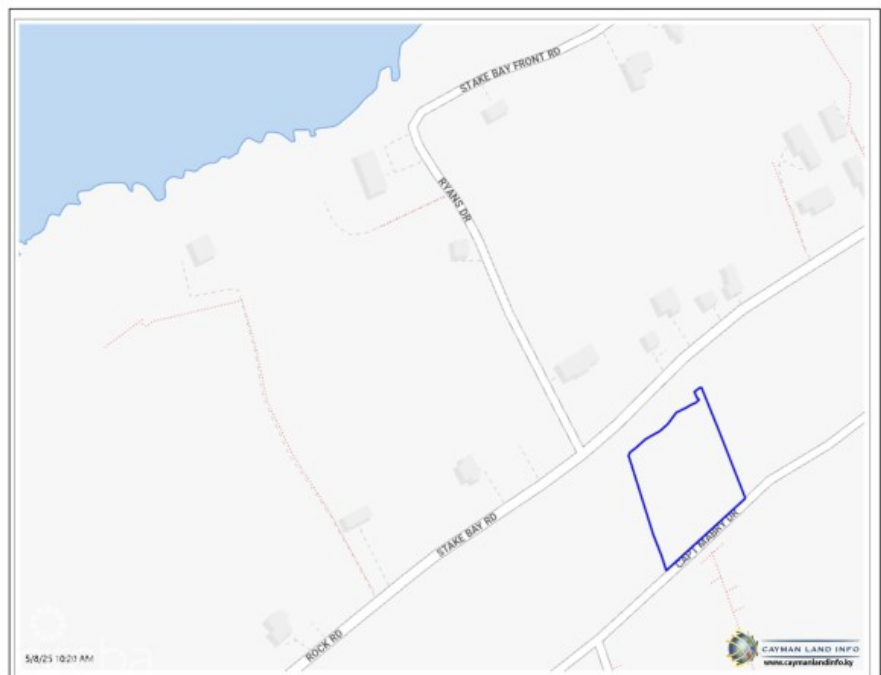

CAPT MABRY DR CAYMAN BRAC BLUFF OVERSIZED PARCEL

Cayman Brac Centre, Cayman Islands

MLS# 419296

CI\$215,000

Debi Bergstrom
dbergstrom@edgewater.ky

Discover an incredible opportunity to own a spacious, over 1-acre lot on highly sought-after Capt. Mabry Drive. High & Dry - perfect for your dream home or a smart investment property, this prime parcel offers unmatched potential in one of the area's most desirable locations high and dry with 45 ft elevation and gorgeous views! Don't miss your chance to build in a location that blends tranquility, accessibility, and value!

Essential Information

Type Land (For Sale)	Status Current	MLS 419296	Listing Type Low Density Residential
--------------------------------	--------------------------	----------------------	--

Key Details

Width 208.00	Depth 245.00	Bed 0	Bath 0	Block & Parcel 99A,253
Acreage 1.17				
Den No	Sq.Ft. 0.00			

Additional Features

Views Garden View	Zoning Low Density residential	Road Frontage 208	Soil Other
-----------------------------	--	-----------------------------	----------------------