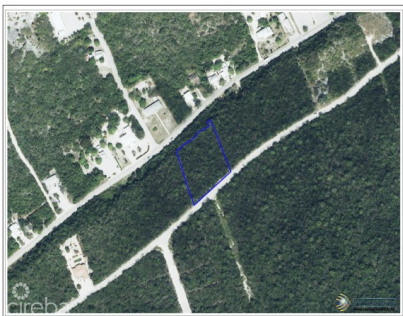

CAPT MABRY DR CAYMAN BRAC BLUFF OVERSIZED PARCEL

Cayman Brac Centre, Cayman Islands

MLS# 419296

CI\$215,000

Debi Bergstrom
dbergstrom@edgewater.ky

Discover an incredible opportunity to own a spacious, over 1-acre lot on highly sought-after Capt. Mabry Drive. High & Dry - perfect for your dream home or a smart investment property, this prime parcel offers unmatched potential in one of the area's most desirable locations high and dry with 45 ft elevation and gorgeous views! Don't miss your chance to build in a location that blends tranquility, accessibility, and value!

Width 208.00	Depth 245.00	Bed 0	Bath 0	Block & Parcel 99A,253
Acreage 1.17				
Den No	Sq.Ft. 0.00			

Additional Features

Views Garden View	Zoning Low Density residential	Road Frontage 208	Soil Other
-----------------------------	--	-----------------------------	----------------------