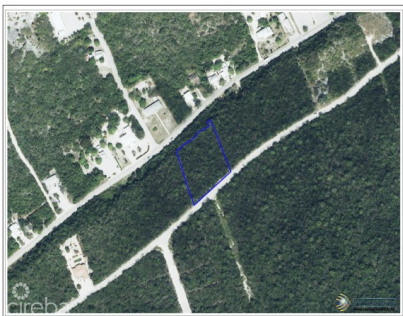

CAPT MABRY DR CAYMAN BRAC BLUFF OVERSIZED PARCEL

Cayman Brac Centre, Cayman Islands

MLS# 419296

CI\$215,000

Debi Bergstrom
dbergstrom@edgewater.ky

Discover an incredible opportunity to own a spacious, over 1-acre lot on highly sought-after Capt. Mabry Drive. High & Dry - perfect for your dream home or a smart investment property, this prime parcel offers unmatched potential in one of the area's most desirable locations high and dry with 45 ft elevation and gorgeous views! Don't miss your chance to build in a location that blends tranquility, accessibility, and value!

Essential Information

Type
Land (For Sale)

Status
Reduced

MLS
419296

Listing Type
Low Density Residential

Key Details

Width
208.00

Depth
245.00

Bed
0

Bath
0

Block & Parcel
99A,253

Acreage
1.17

Den
No

Sq.Ft.
0.00

Additional Features

Views
Garden View