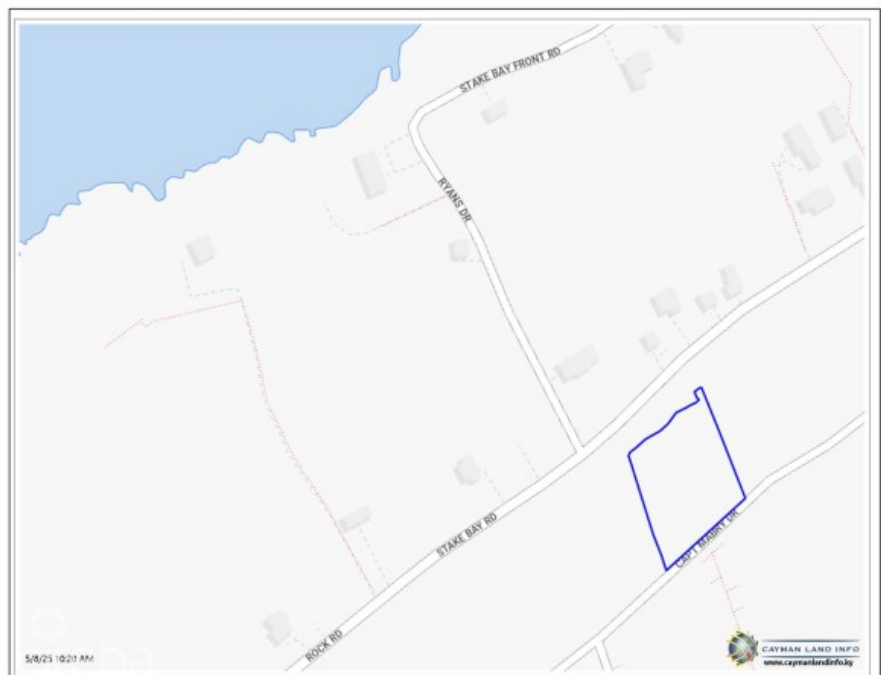

## CAPT MABRY DR CAYMAN BRAC BLUFF OVERSIZED PARCEL

Cayman Brac Centre, Cayman Islands

MLS# 419296

**CI\$225,000**

**Debi Bergstrom**  
dbergstrom@edgewater.ky

Discover an incredible opportunity to own a spacious, over 1-acre lot on highly sought-after Capt. Mabry Drive. High & Dry - perfect for your dream home or a smart investment property, this prime parcel offers unmatched potential in one of the area's most desirable locations high and dry with 45 ft elevation and gorgeous views! Don't miss your chance to build in a location that blends tranquility, accessibility, and value!

## Essential Information

Type <b>Land (For Sale)</b>	Status <b>Current</b>	MLS <b>419296</b>	Listing Type <b>Low Density Residential</b>
--------------------------------	--------------------------	----------------------	--

## Key Details

Width <b>208.00</b>	Depth <b>245.00</b>	Bed <b>0</b>	Bath <b>0</b>	Block & Parcel <b>99A,253</b>
Acreage <b>1.17</b>				
Den <b>No</b>	Sq.Ft. <b>0.00</b>			