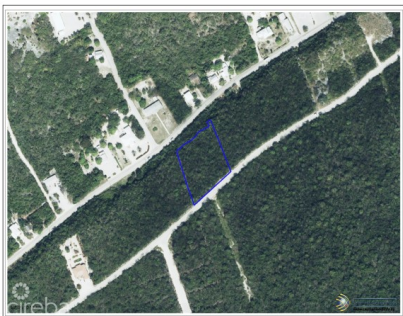

## CAPT MABRY DR CAYMAN BRAC BLUFF OVERSIZED PARCEL

Cayman Brac Centre, Cayman Islands

MLS# 419296

**CI\$225,000**

**Debi Bergstrom**  
dbergstrom@edgewater.ky

Discover an incredible opportunity to own a spacious, over 1-acre lot on highly sought-after Capt. Mabry Drive. High & Dry - perfect for your dream home or a smart investment property, this prime parcel offers unmatched potential in one of the area's most desirable locations high and dry with 45 ft elevation and gorgeous views! Don't miss your chance to build in a location that blends tranquility, accessibility, and value!

## Key Details

Width <b>208.00</b>	Depth <b>245.00</b>	Bed <b>0</b>	Bath <b>0</b>	Block & Parcel <b>99A,253</b>
Acreage <b>1.17</b>				
Den <b>No</b>	Sq.Ft. <b>0.00</b>			