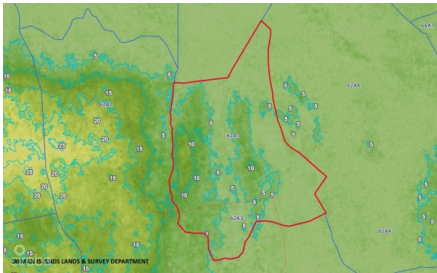

43 ACRES - EAST INTERIOR BORDERING SALINA RESERVE

East Inland, Cayman Islands

MLS# 418833

CI\$1,450,000

Debi Bergstrom

dbergstrom@edgewater.ky

43 ACRES LOCATED IN THE EAST INTERIOR. 6 FOOT REGISTERED RIGHT OF WAY.

Essential Information

Type	Status	MLS	Listing Type
Land (For Sale)	Current	418833	Agriculture

Key Details

Width	Depth	Bed	Bath	Block & Parcel
1475.00	2243.00	0	0	62A,3
Acreage				
43.00				
Den	Sq.Ft.			
No	0.00			